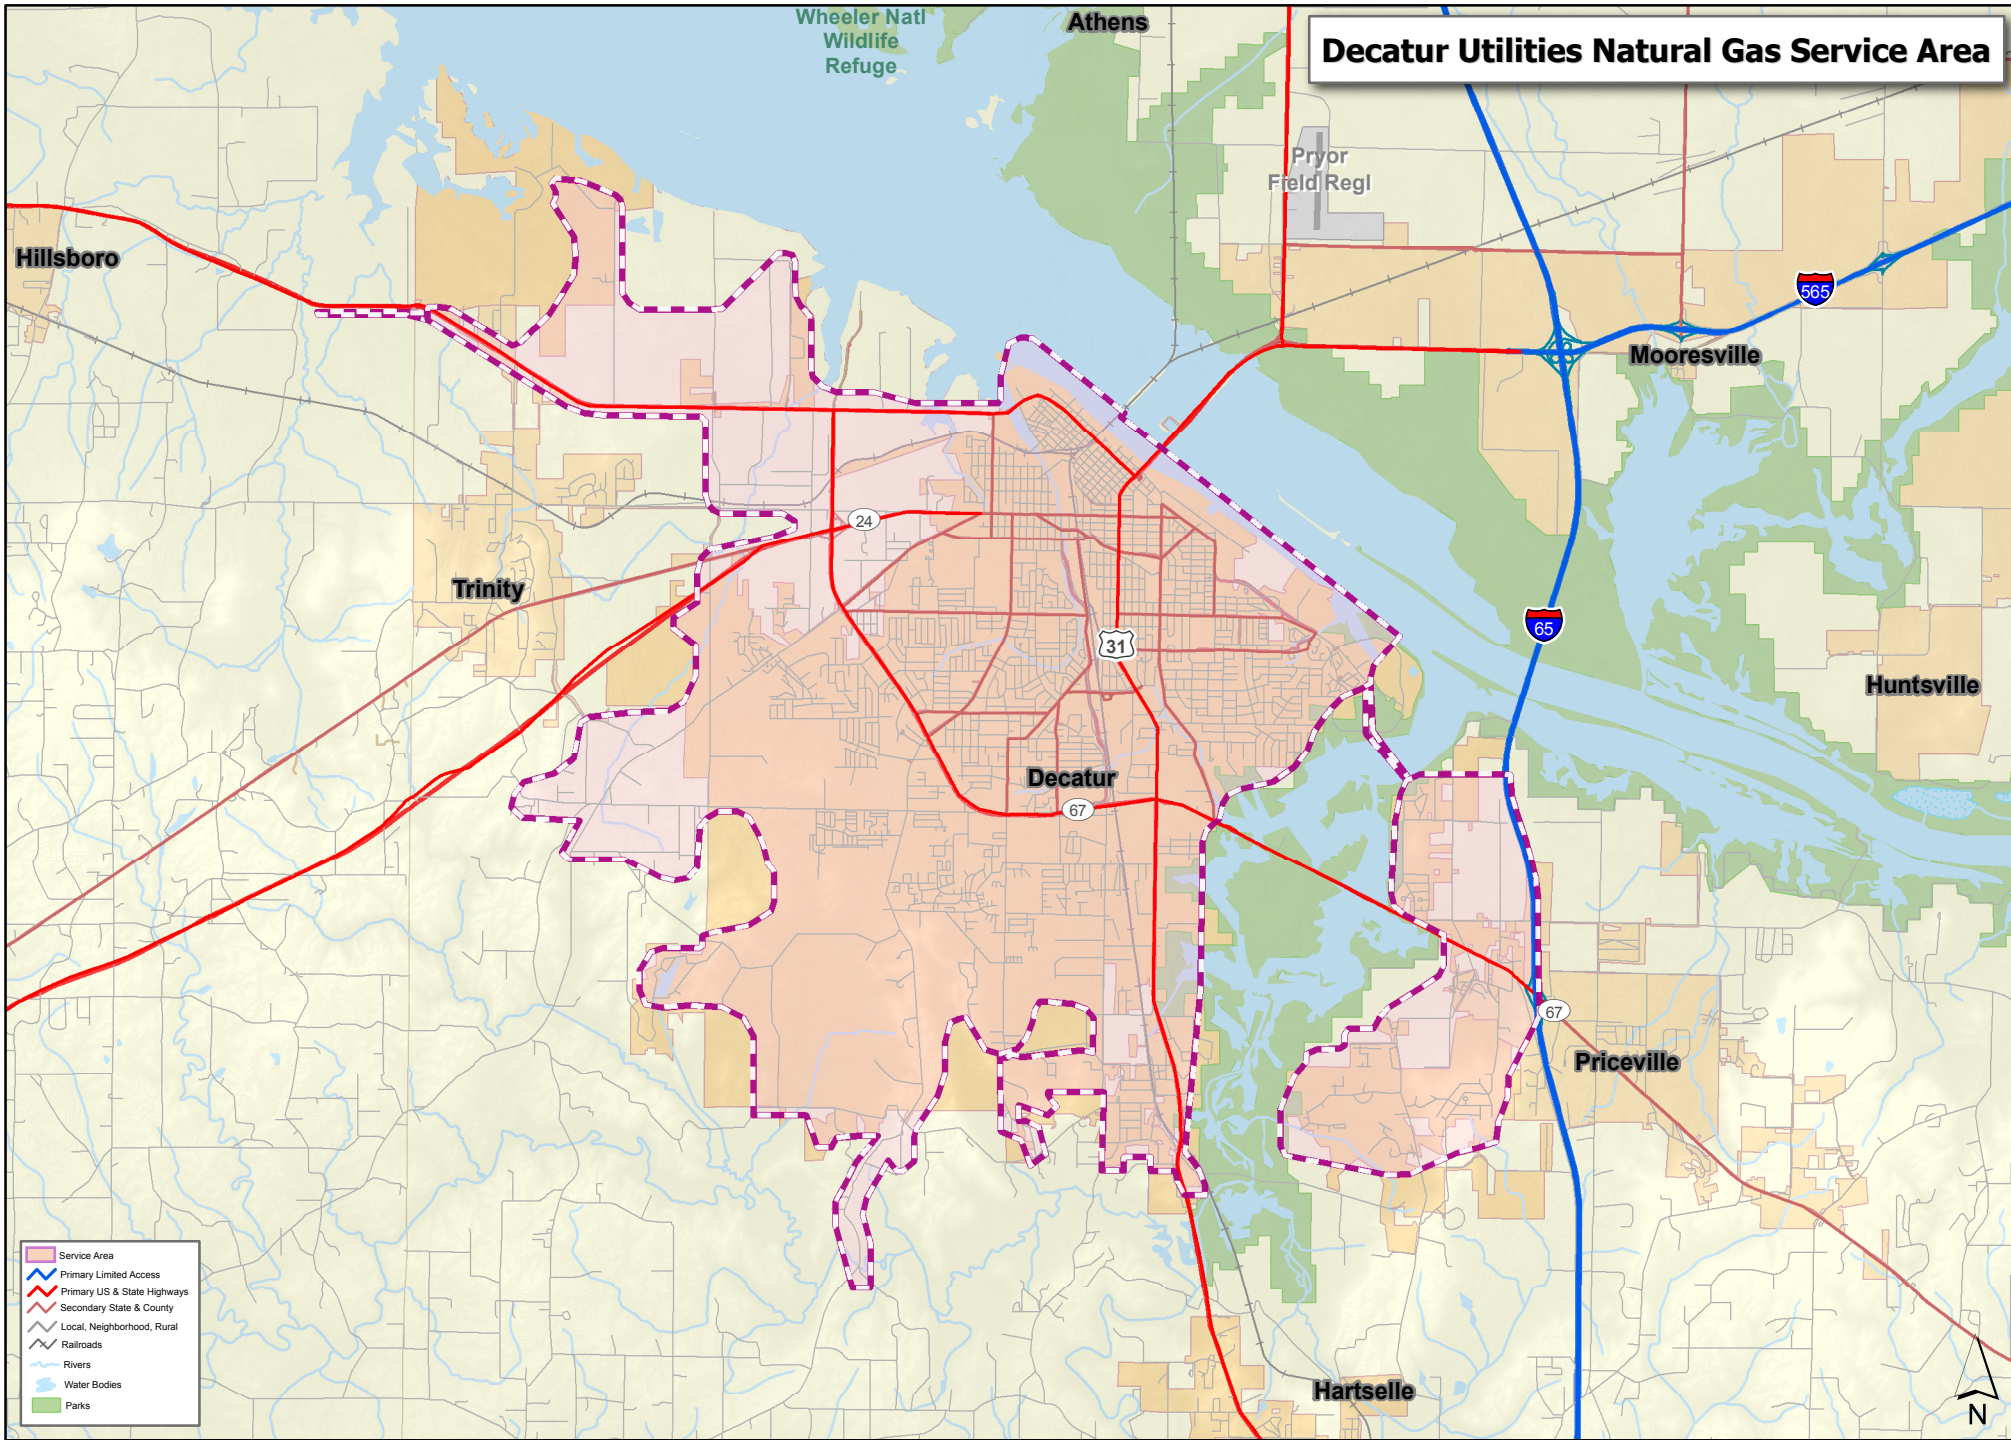

Decatur Utilities Natural Gas Service Area