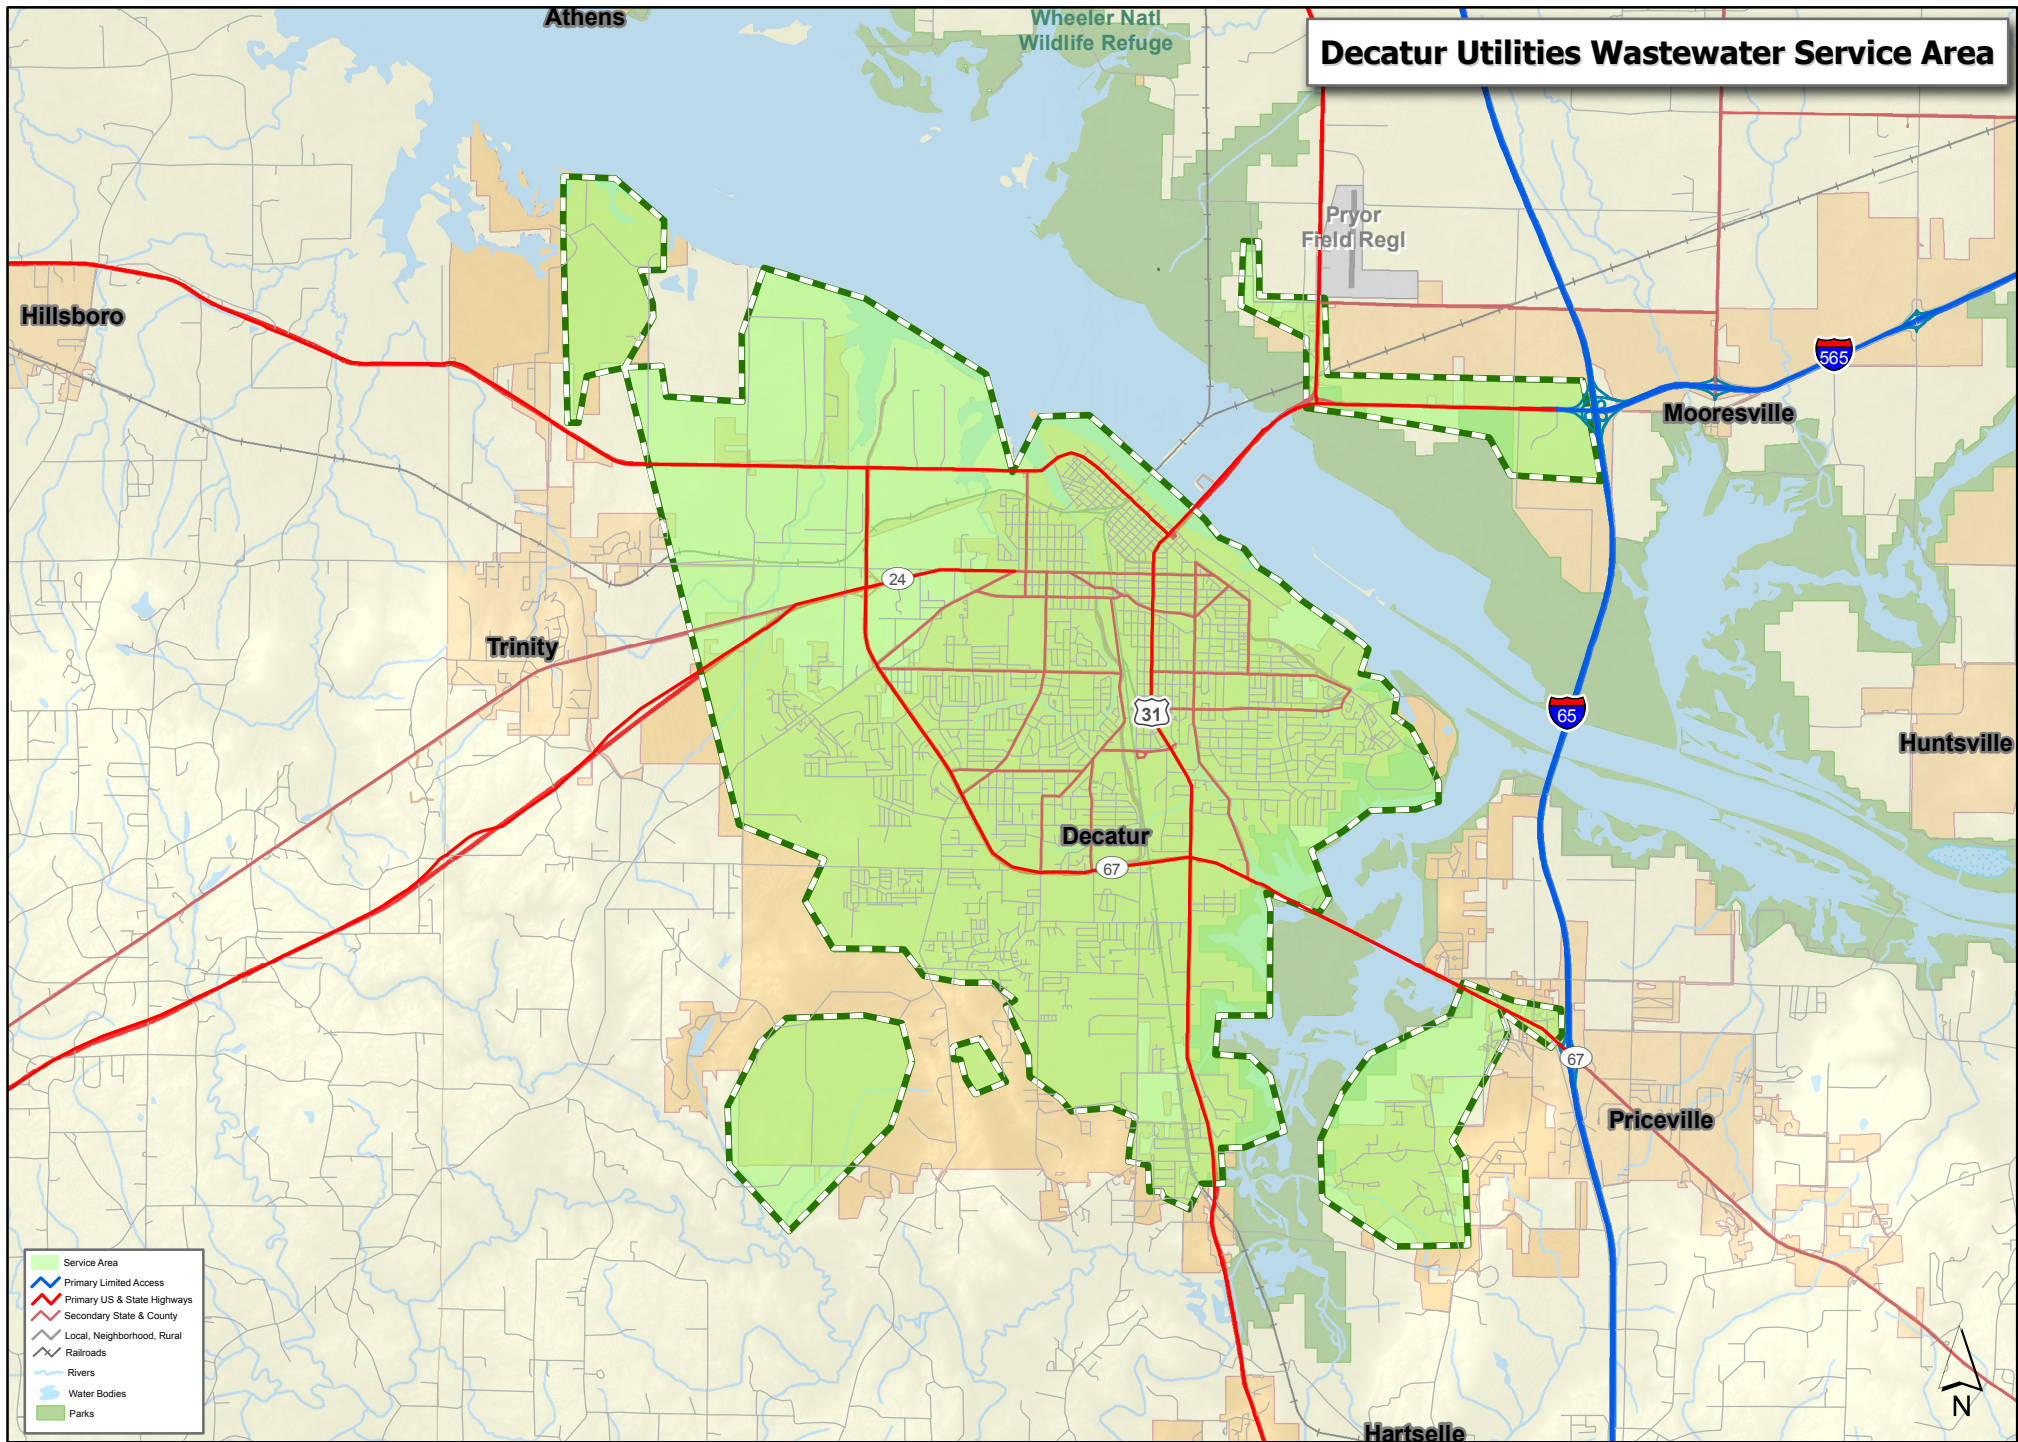

Decatur Utilities Wastewater Service Area

Source: esri, Delorme Street Map, TeleNav
Projection: NAD 1983 State Plane Alabama West